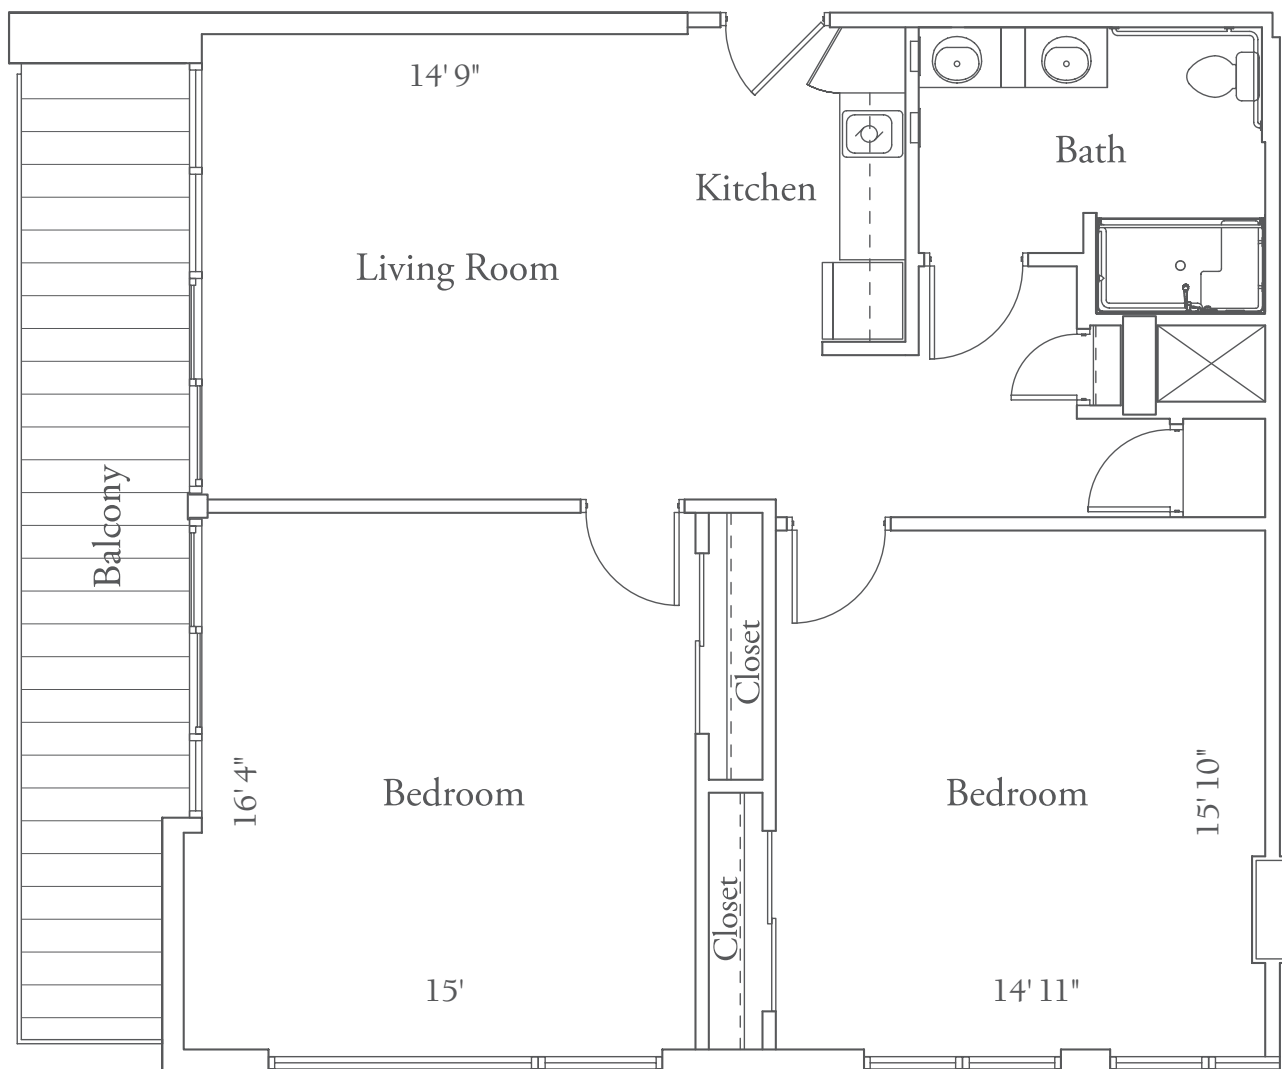

ASSISTED LIVING

Cochran's Crossing 2 Bedroom

Approximately 980 square feet

2323 Lake Robbins Drive • The Woodlands, TX 77380
(281) 292-4600 • VillageatTheWoodlandsWaterway.com