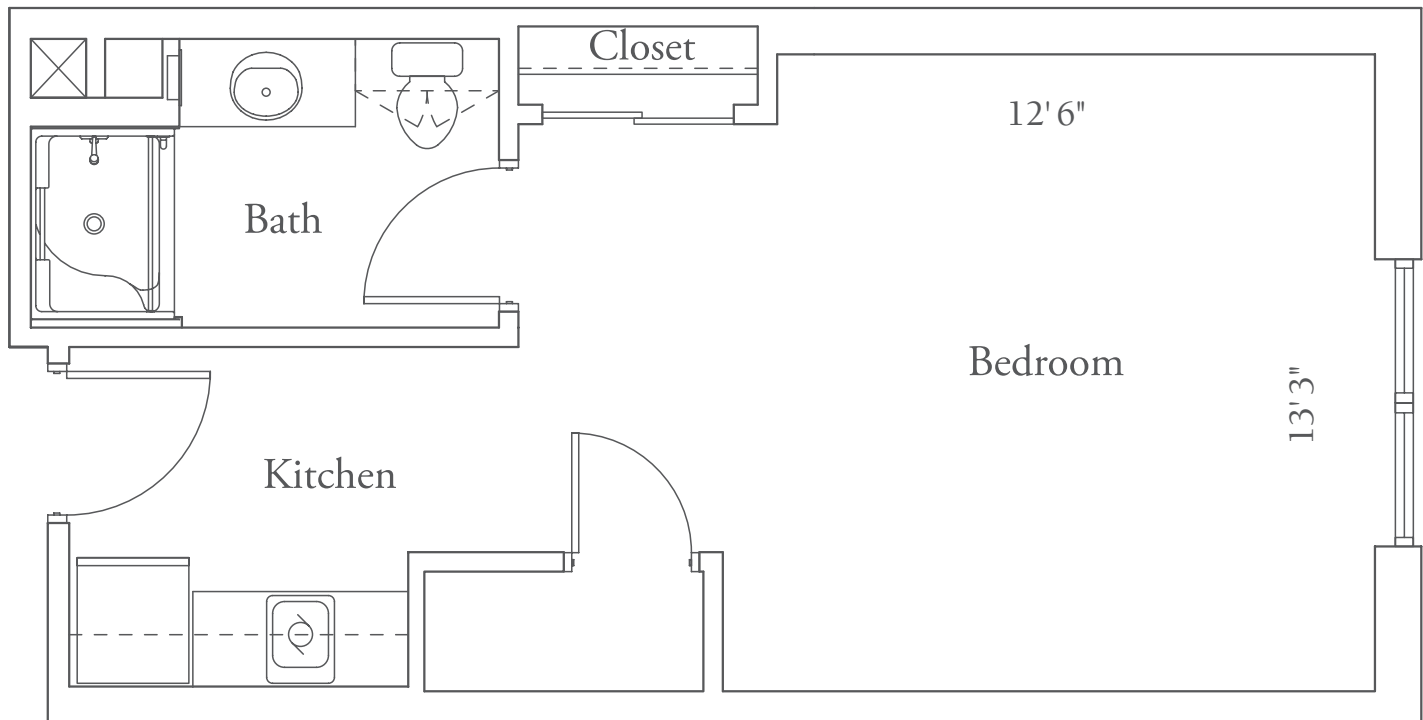

ASSISTED LIVING

Alden Bridge Studio

Approximately 350 square feet

2323 Lake Robbins Drive • The Woodlands, TX 77380
(281) 292-4600 • VillageatTheWoodlandsWaterway.com