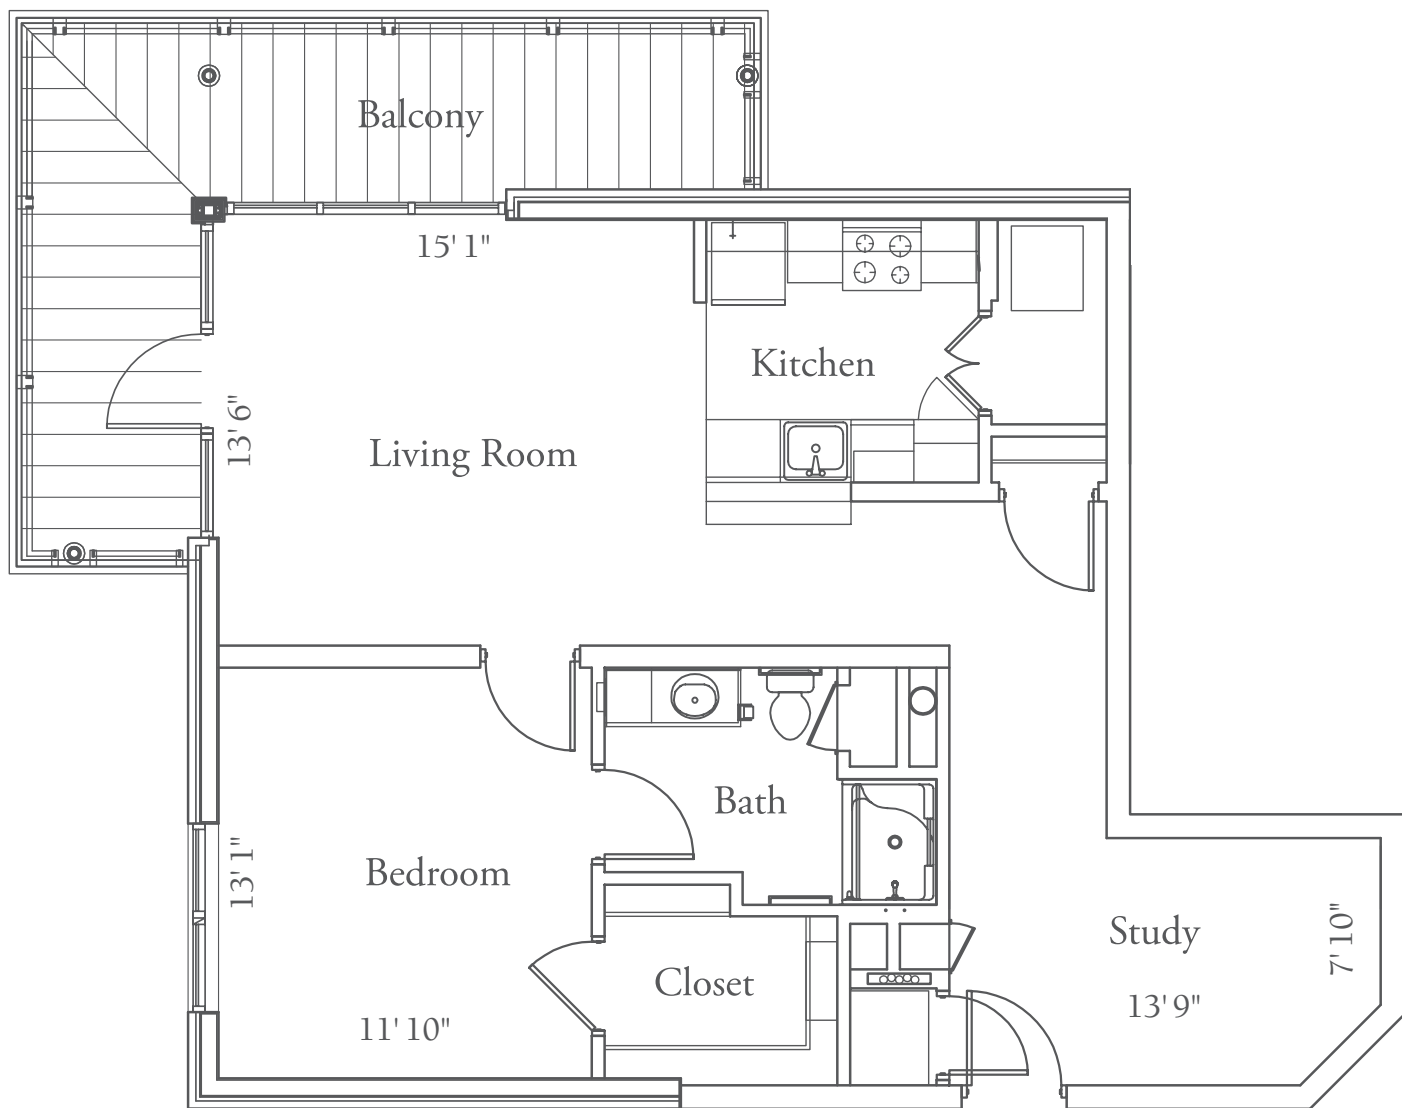

INDEPENDENT LIVING

Timberloch 1 Bedroom with Den

Approximately 920 square feet

2323 Lake Robbins Drive • The Woodlands, TX 77380
(281) 292-4600 • VillageatTheWoodlandsWaterway.com