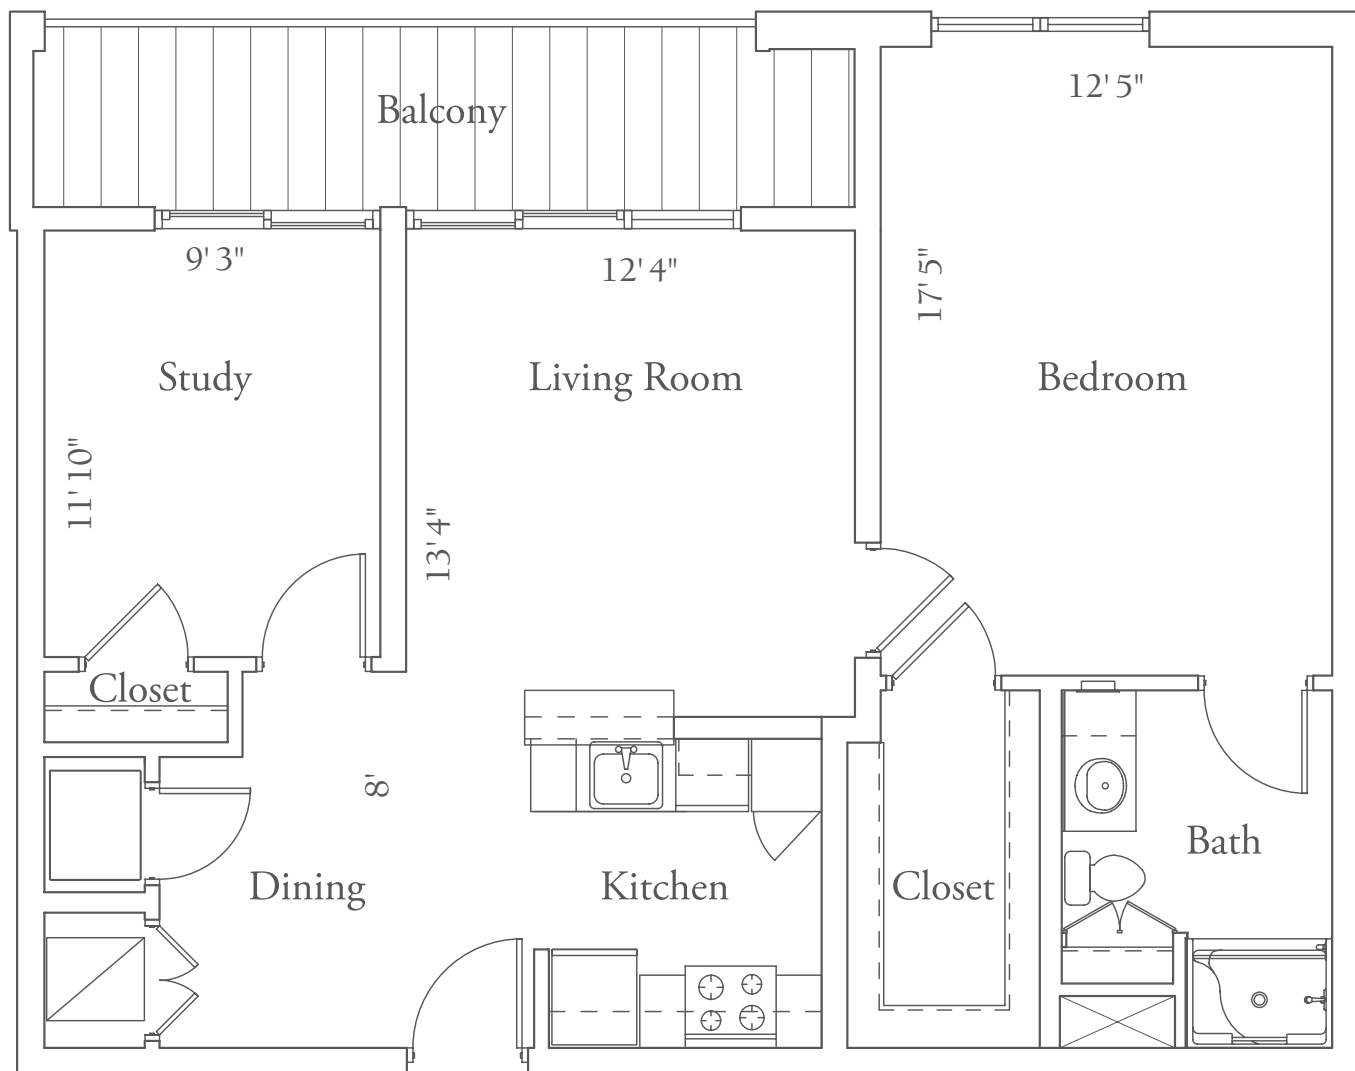

INDEPENDENT LIVING

Sterling Ridge 1 Bedroom with Den

Approximately 920 square feet

2323 Lake Robbins Drive • The Woodlands, TX 77380
(281) 292-4600 • VillageatTheWoodlandsWaterway.com