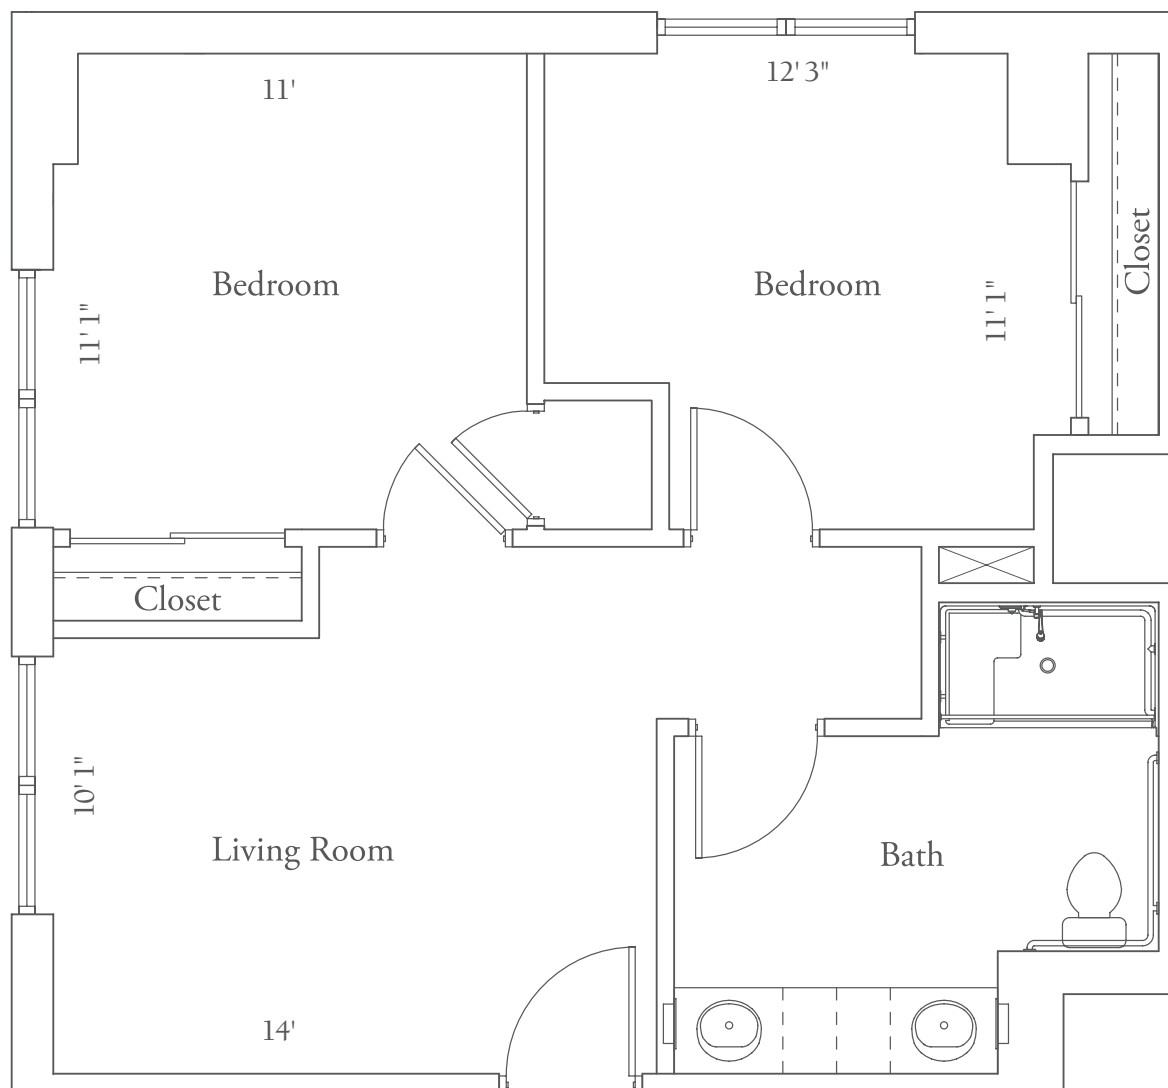

MEMORY CARE

Panther Creek Companion Suite

Approximately 650 square feet

2323 Lake Robbins Drive • The Woodlands, TX 77380
(281) 292-4600 • VillageatTheWoodlandsWaterway.com