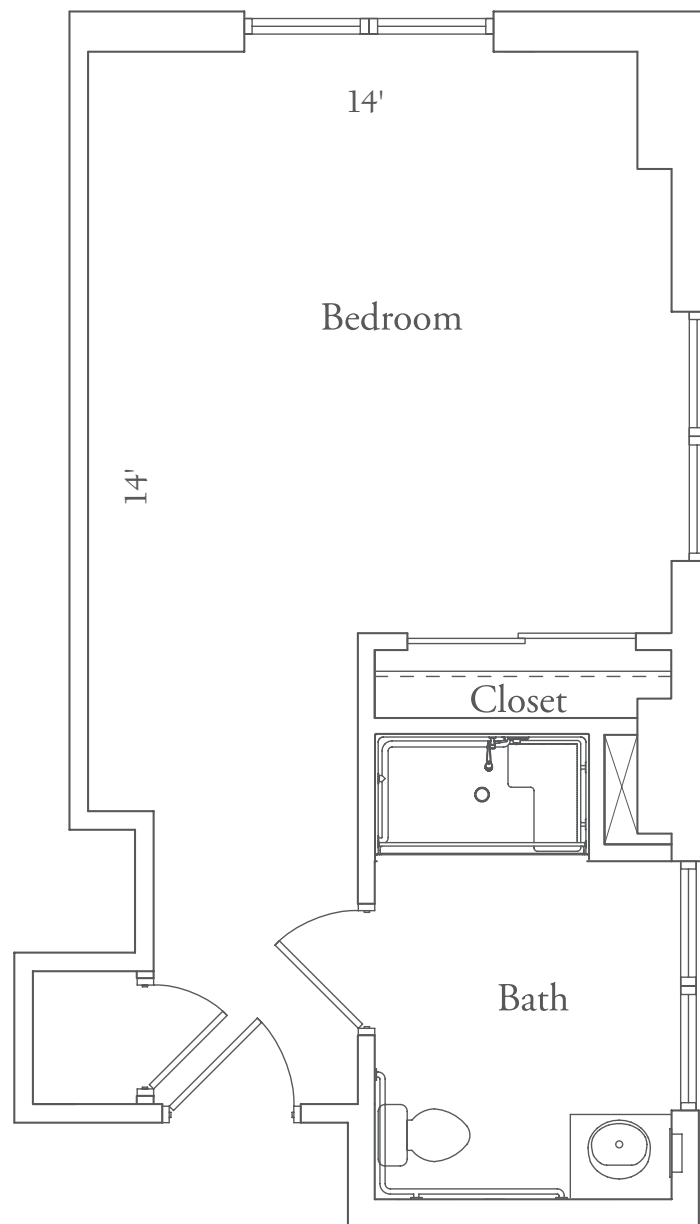

MEMORY CARE

Grogan's Mill Studio

Approximately 375 square feet

2323 Lake Robbins Drive • The Woodlands, TX 77380
(281) 292-4600 • VillageatTheWoodlandsWaterway.com