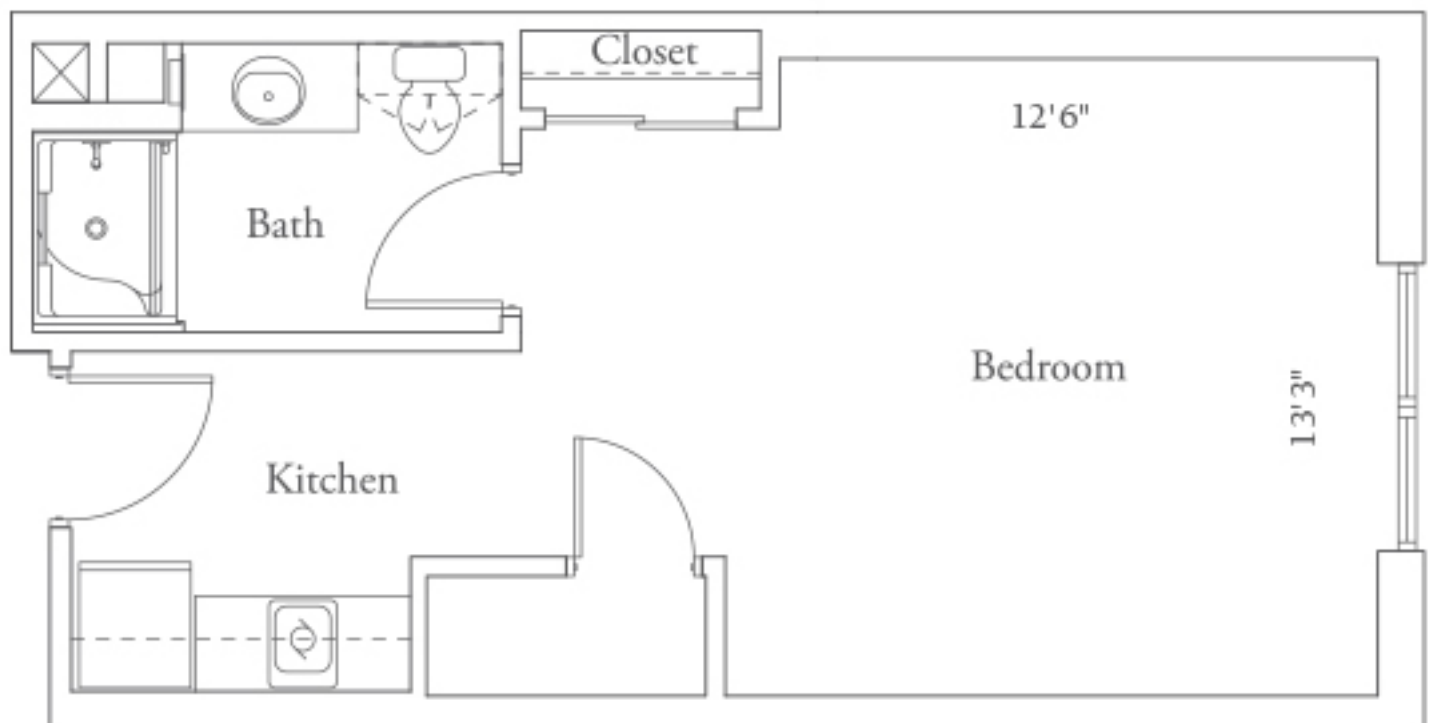

## Poppy Studio

Approximately 350 square feet

2323 Lake Robbins Drive • The Woodlands, TX 77380  
(281) 292-4600 • [VillageatTheWoodlandsWaterway.com](http://VillageatTheWoodlandsWaterway.com)