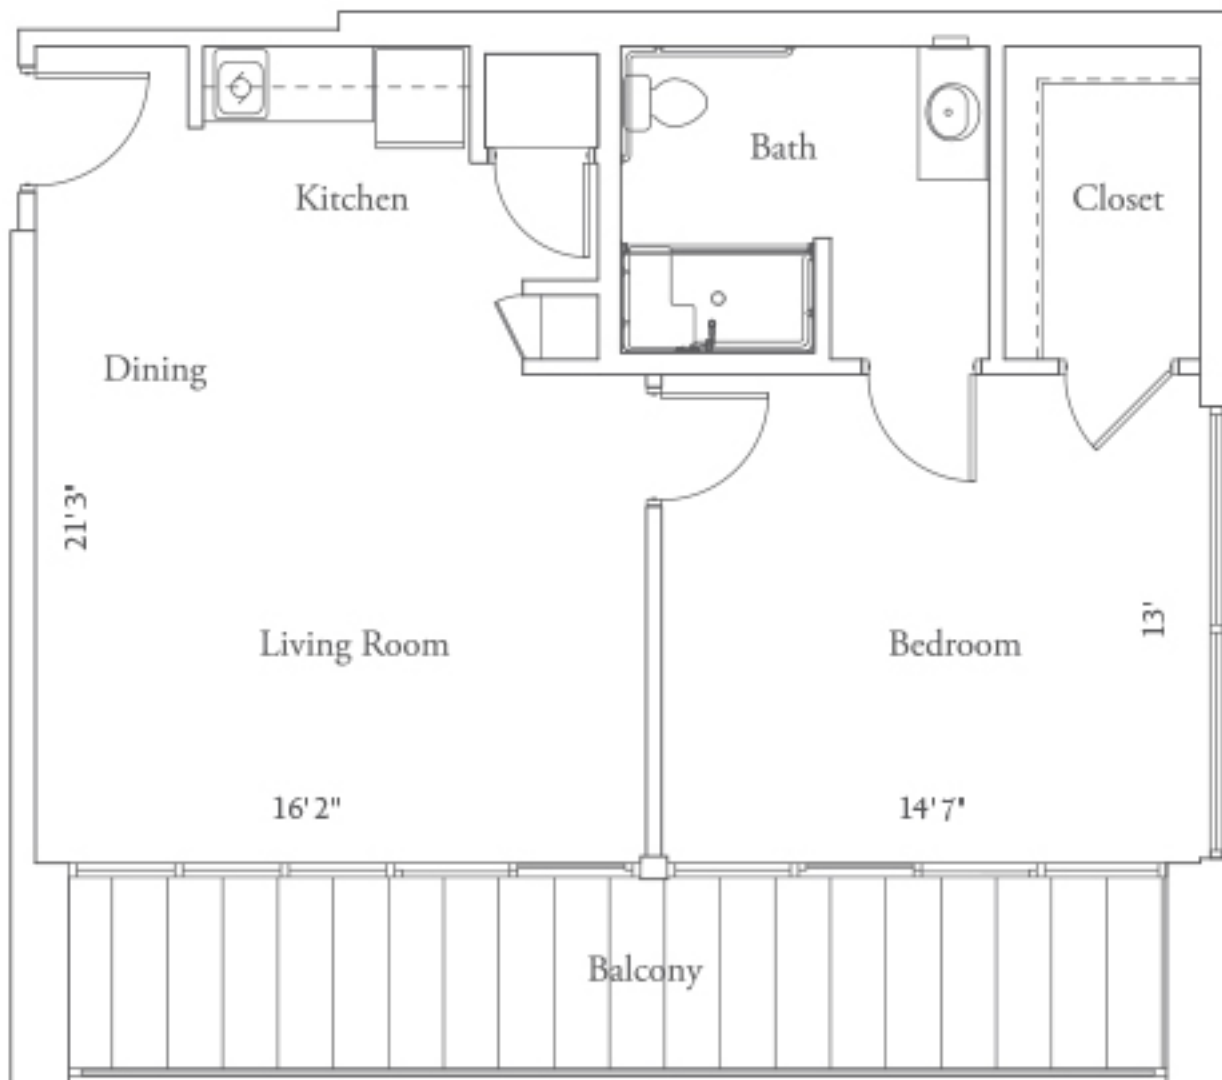

ASSISTED LIVING

Morning Glory 1 Bedroom Deluxe

Approximately 675 square feet

2323 Lake Robbins Drive • The Woodlands, TX 77380
(281) 292-4600 • VillageatTheWoodlandsWaterway.com