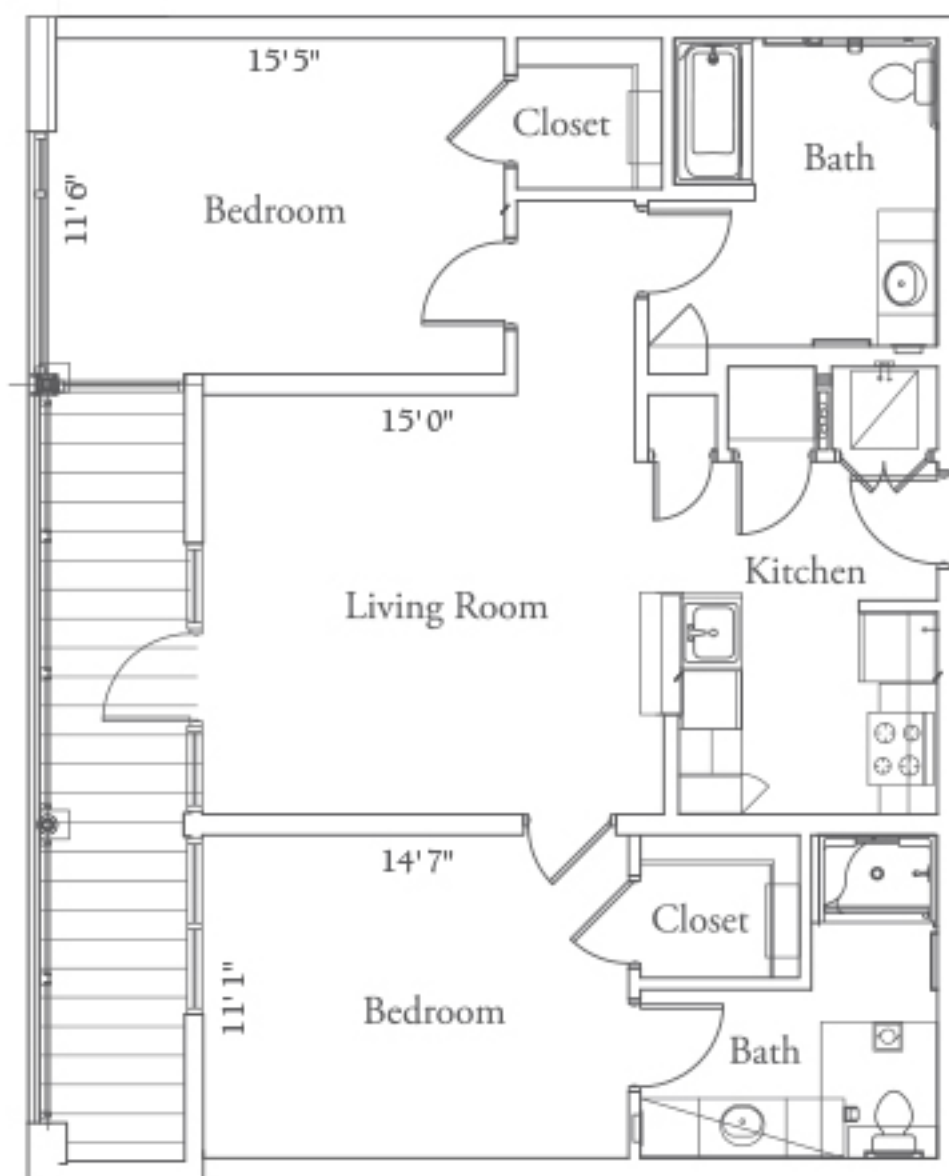

INDEPENDENT LIVING

Hawthorne 2 Bedroom/2 Bath

Approximately 1,116 square feet

2323 Lake Robbins Drive • The Woodlands, TX 77380
(281) 292-4600 • VillageatTheWoodlandsWaterway.com